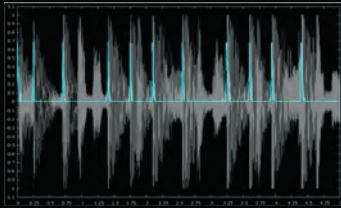

ACCESSORIES

- > Quick Start Guide
- > Safety Brochure
- > Power Cord
- > Speaker Feet x 4 (For Horizontal Placement)

Pioneer Club Sound
Bring club sound home!

Kick Enhance

The bass drum is not just a low note, but also contains high frequencies that often get offset with a bass boost. Pioneer's Kick Enhance technology boosts the cancelled out frequency, and gives more attack to the kick. This results in a speedy bass for an upbeat sound.

Low Distortion Driver Design

The large speaker drivers can deliver plenty of power from the amplifier without distortion, letting the Club5 rock the house with dynamic performance.

Rave & Chill Lighting
Club-like illumination effects